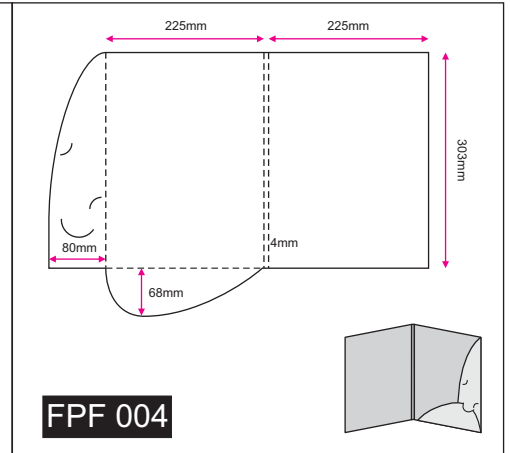

Presentation Folder

Remarks: Diagrams shown are from outer view.