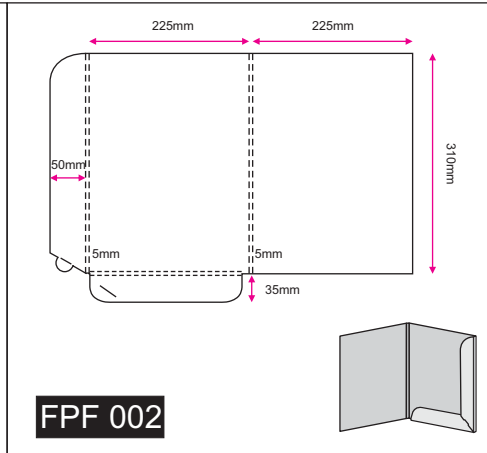

Presentation Folder

Remarks: Diagrams shown are from outer view.