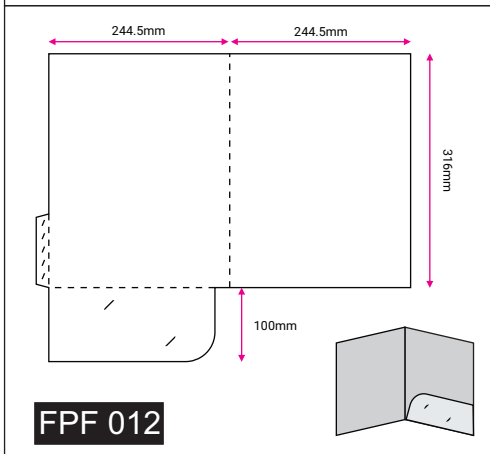

Presentation Folder

Remarks: Diagrams shown are from outer view.