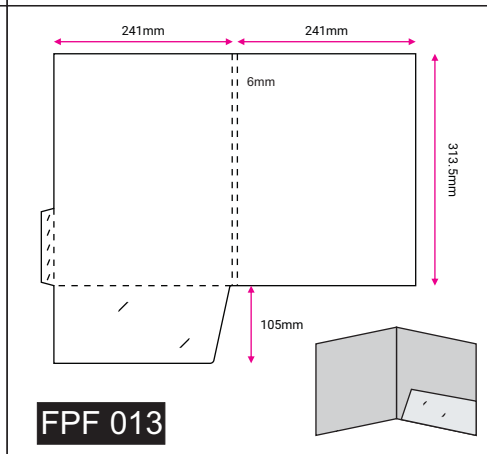

Presentation Folder

Remarks: Diagrams shown are from outer view.