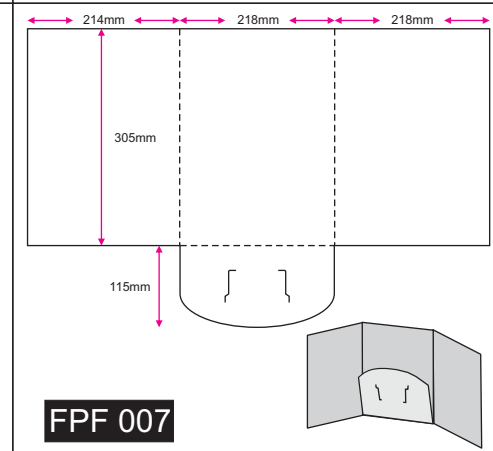

Presentation Folder

Remarks: Diagrams shown are from outer view.