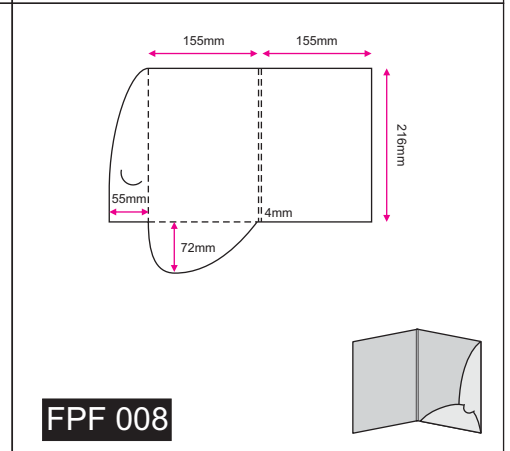

Presentation Folder

Remarks: Diagrams shown are from outer view.