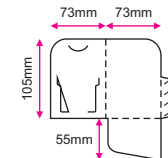

CD Jacket

FCD 001

FCD 005

CD Jacket Add-Ons (optional):

OPP Transparent CD Seal

Size	20mm x 15mm (Oval Shape)
Quantity	Commensurate with Folder print quantity
Printing	Without Printing (Blank)
Remarks	OPP Transparent CD Seal may cause wear and tear to Gloss Water-based Varnish surfaces.

Document Folder

FDF 001

Key Folder

FKF 001

FKF 002

Remarks: Diagrams shown are from outer view.