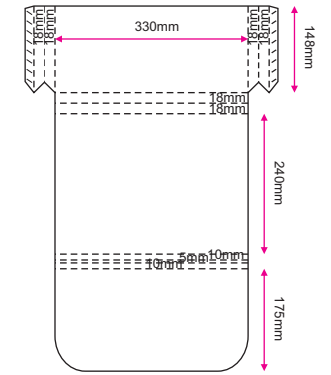

Key Folder

FKF 001

Remarks: Diagrams shown are from outer view.