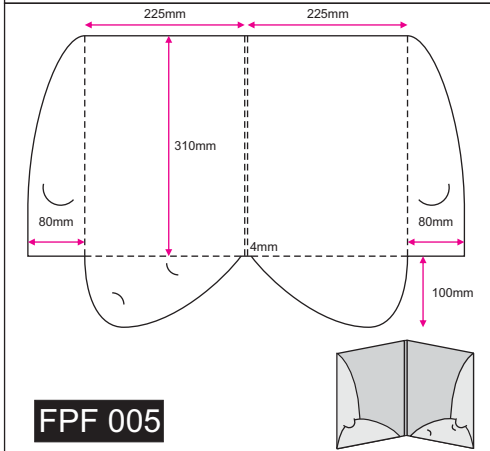

Presentation Folder

Remarks: Diagrams shown are from outer view.