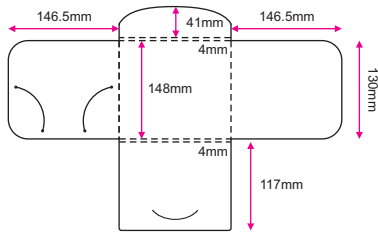

FCD 005

CD Jacket Add-Ons (optional):

OPP Transparent CD Seal

Size	20mm x 15mm (Oval Shape)
Quantity	Commensurate with Folder print quantity
Printing	Without Printing (Blank)
Remarks	OPP Transparent CD Seal may cause wear and tear to Gloss Water-based Varnish surfaces.