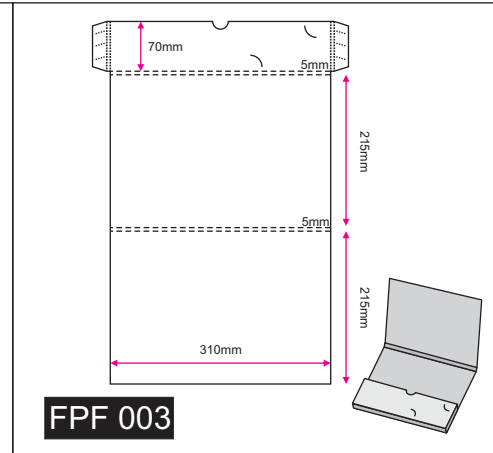

Presentation Folder

Remarks: Diagrams shown are from outer view.