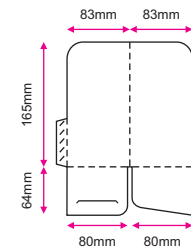

Key Folder

FKF 001