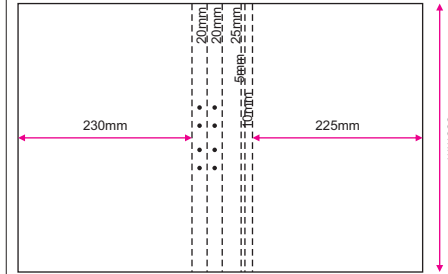

Document Folder

FDF 001