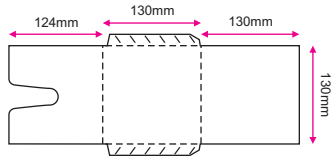

CD Jacket

FCD 001

FCD 005

CD Jacket Add-Ons (optional):

OPP Transparent CD Seal

Size	20mm x 15mm (Oval Shape)
Quantity	Commensurate with Folder print quantity
Printing	Without Printing (Blank)
Remarks	OPP Transparent CD Seal may cause wear and tear to Gloss Water-based Varnish surfaces.

Document Folder

FDF 001

Key Folder

FKF 001

Remarks: Diagrams shown are from outer view.