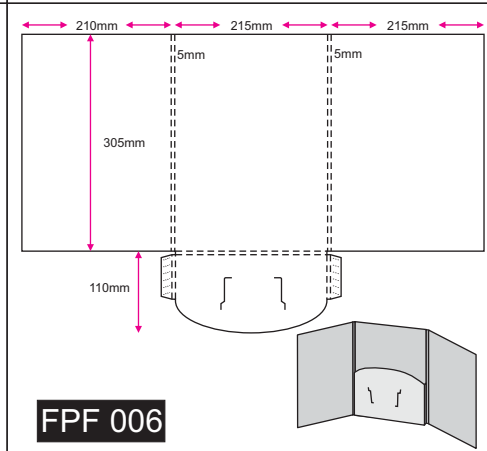

Presentation Folder

Remarks: Diagrams shown are from outer view.