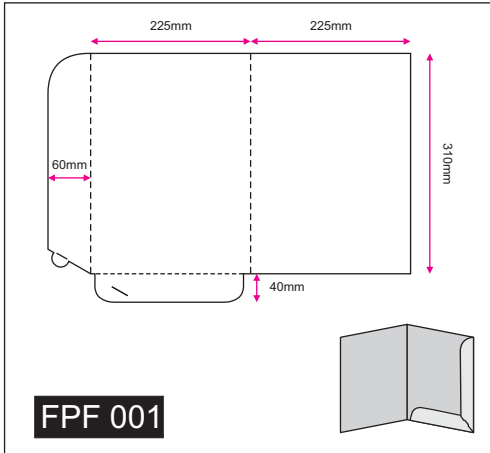

Presentation Folder

Remarks: Diagrams shown are from outer view.