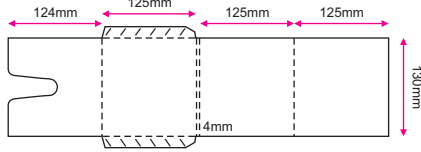

CD Jacket

FCD 001